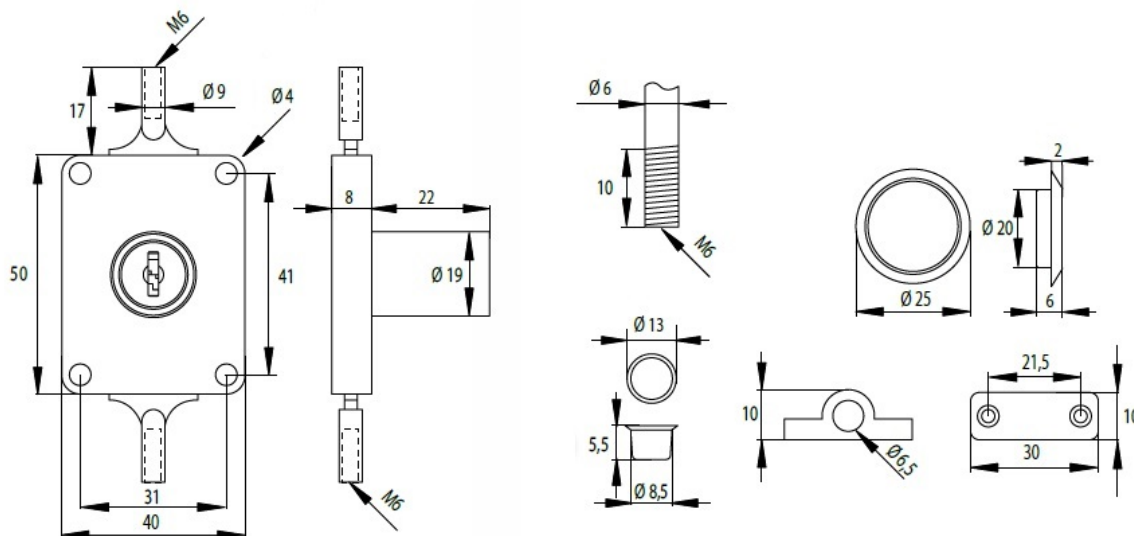

PRODUCT SHEET

Description:

Pasquil Lock 7080/19, NPL, $\varnothing 19 \times 22 \text{mm}$, 2 Way, CK SISO, With Accessories, No Bars

Item number:

14.05.300-1

Units	Box	Carton	HS Code	Barcode
Pcs.	12	120	8301300000	
				5704866043335