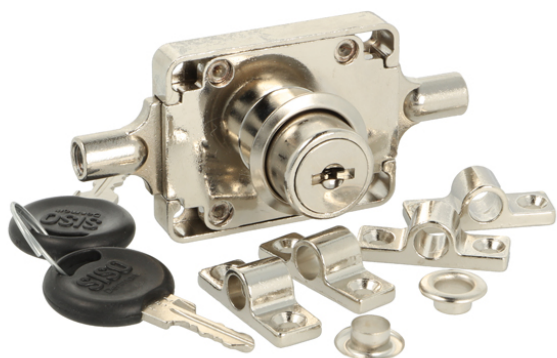

PRODUCT SHEET

Description:

Pasquil Lock 7080/19, NPL, $\varnothing 19 \times 22 \text{mm}$, 2 Way, CK SISO, With Accessories, No Bars

Item number:

14.05.300-1

Units	Box	Carton	HS Code	Barcode
Pcs.	12	120	8301300000	
				5704866043335